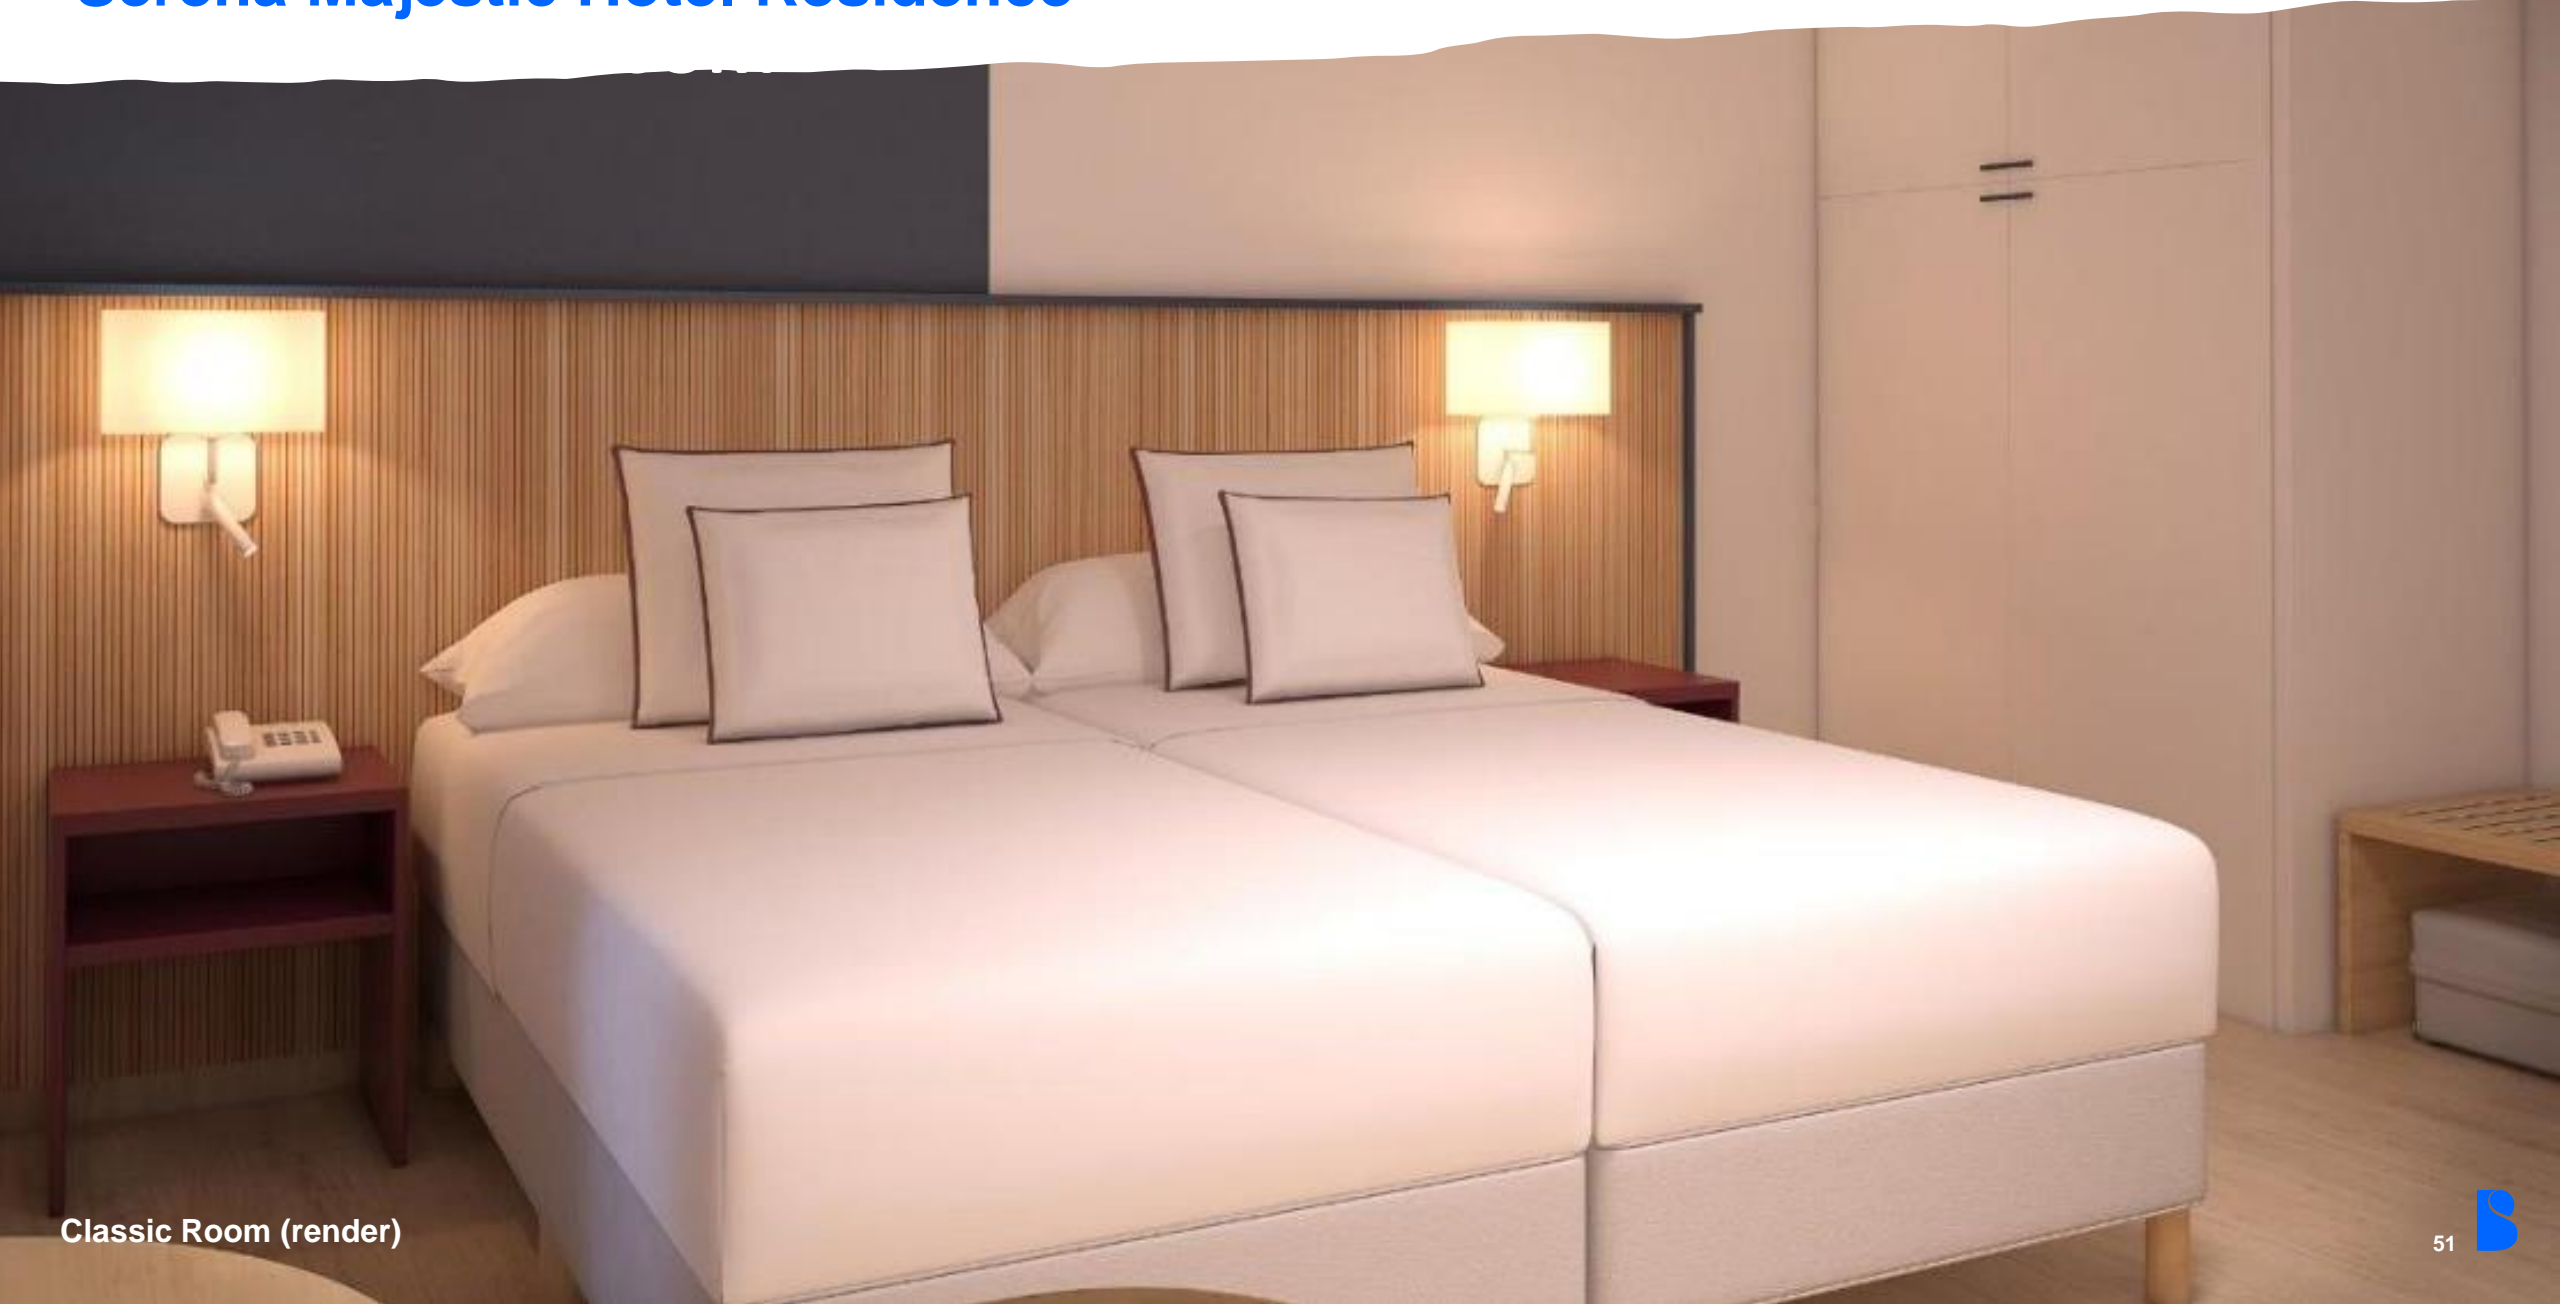

Serena Majestic Hotel Residence

Classic Room (render)