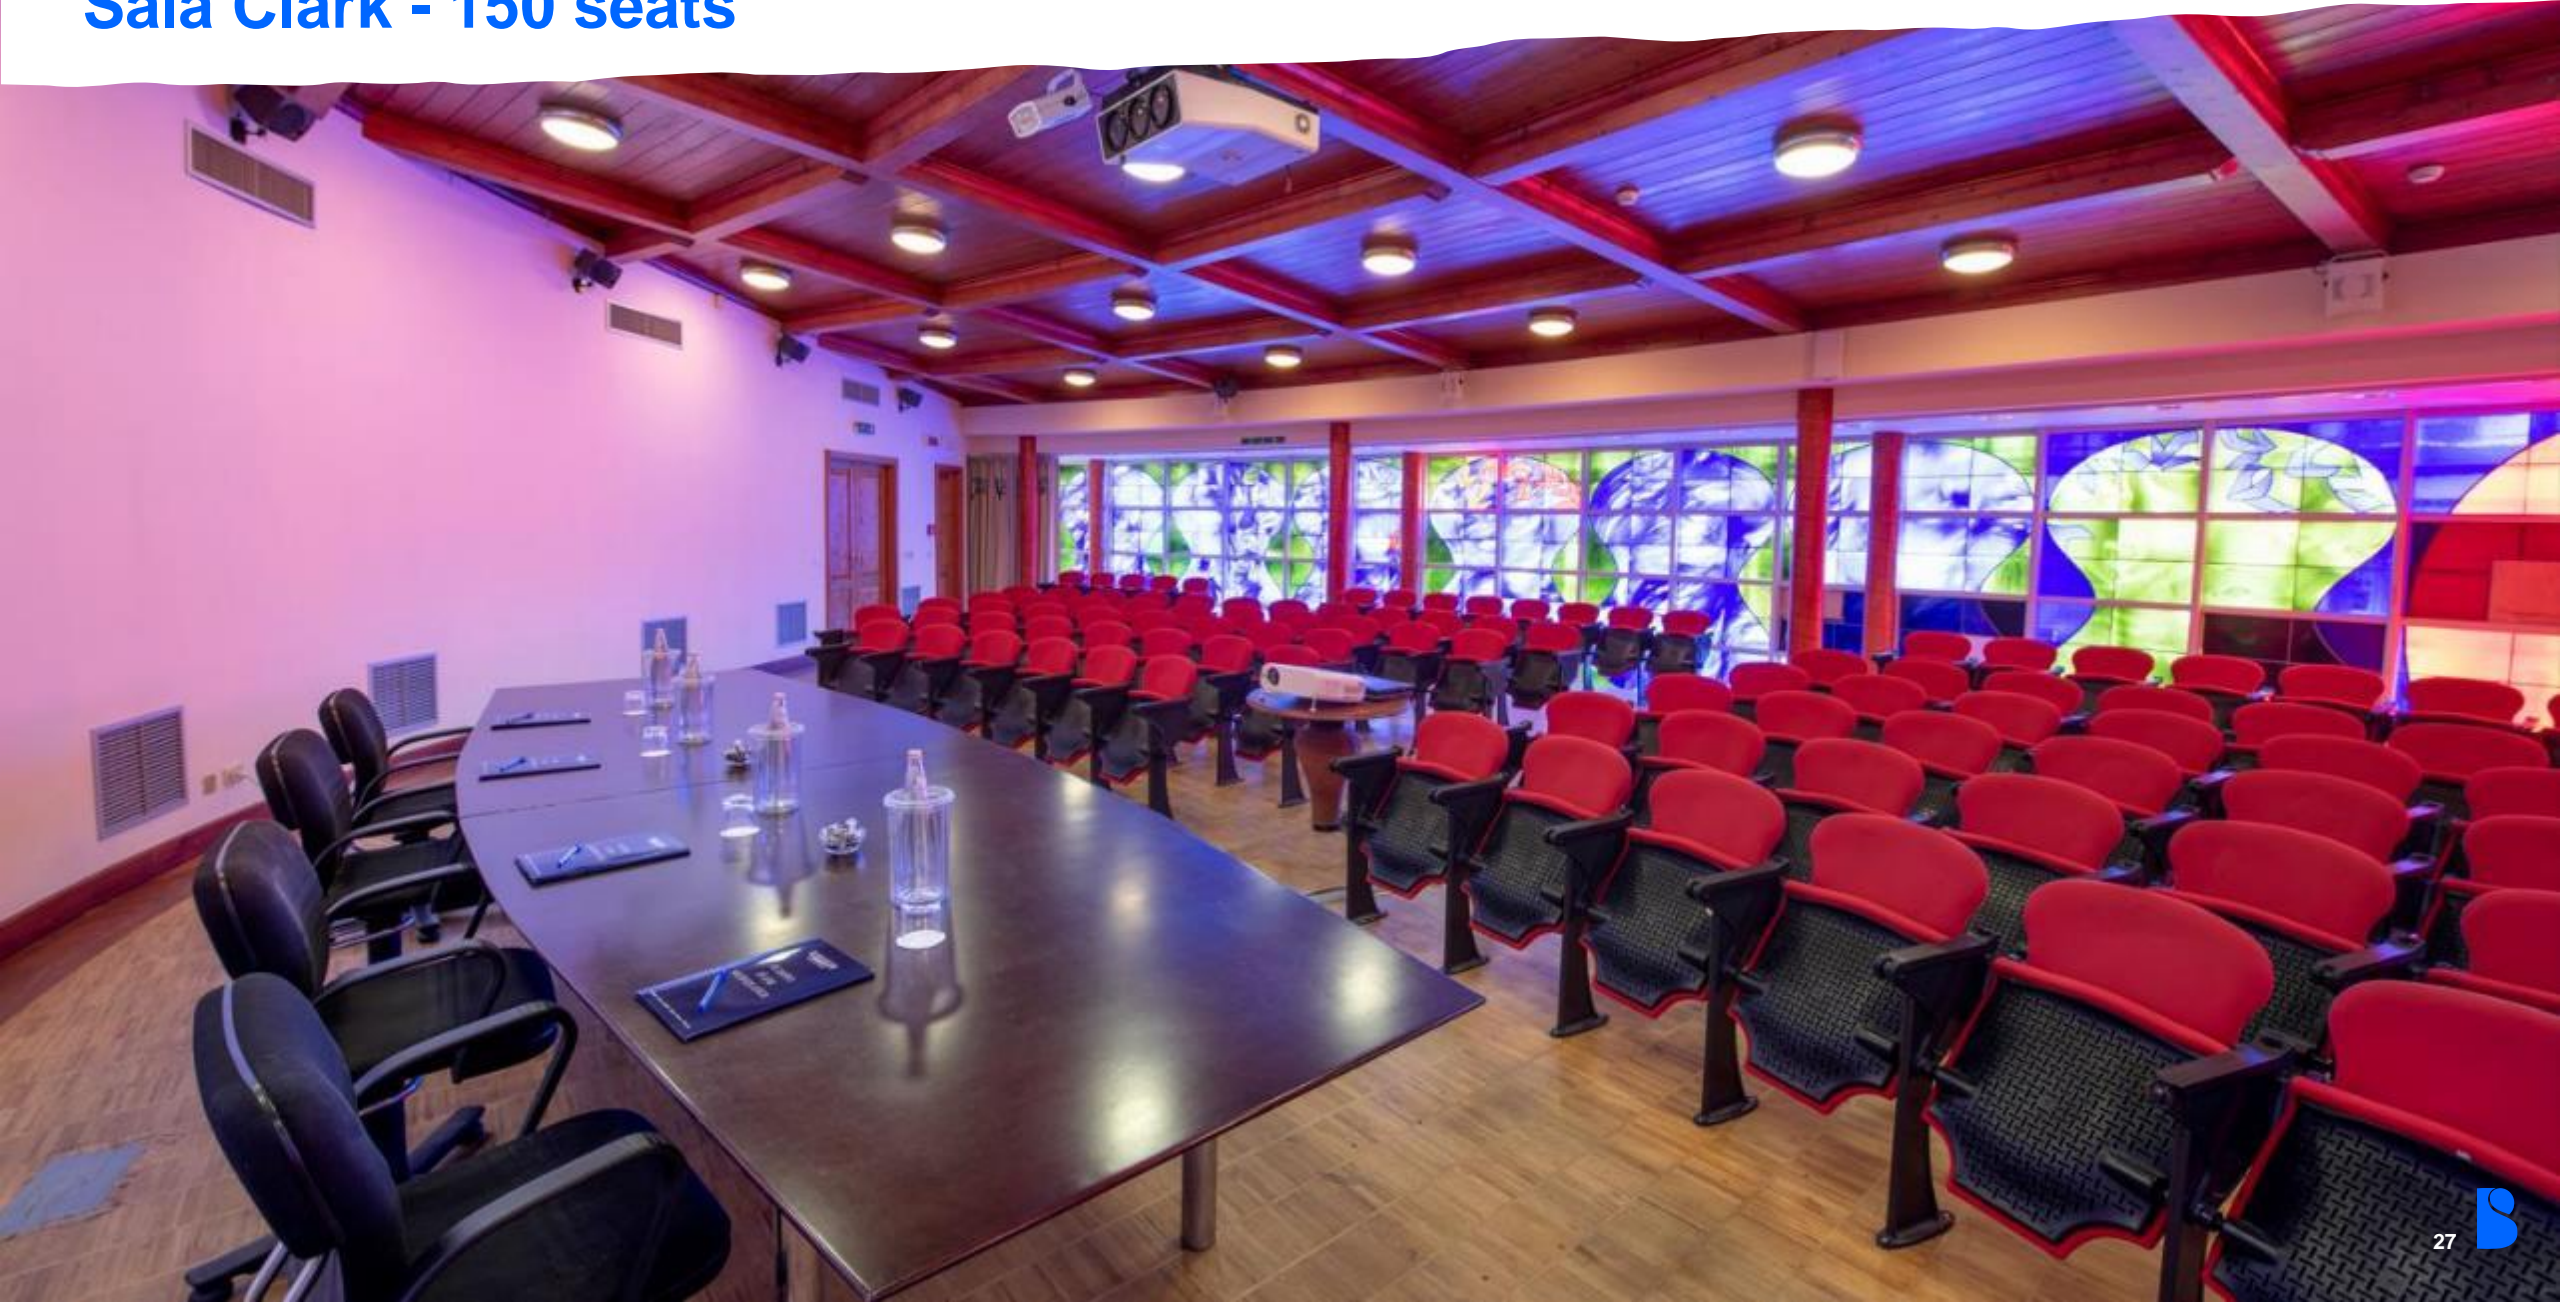

Ethra Reserve
Sala Clark - 150 seats