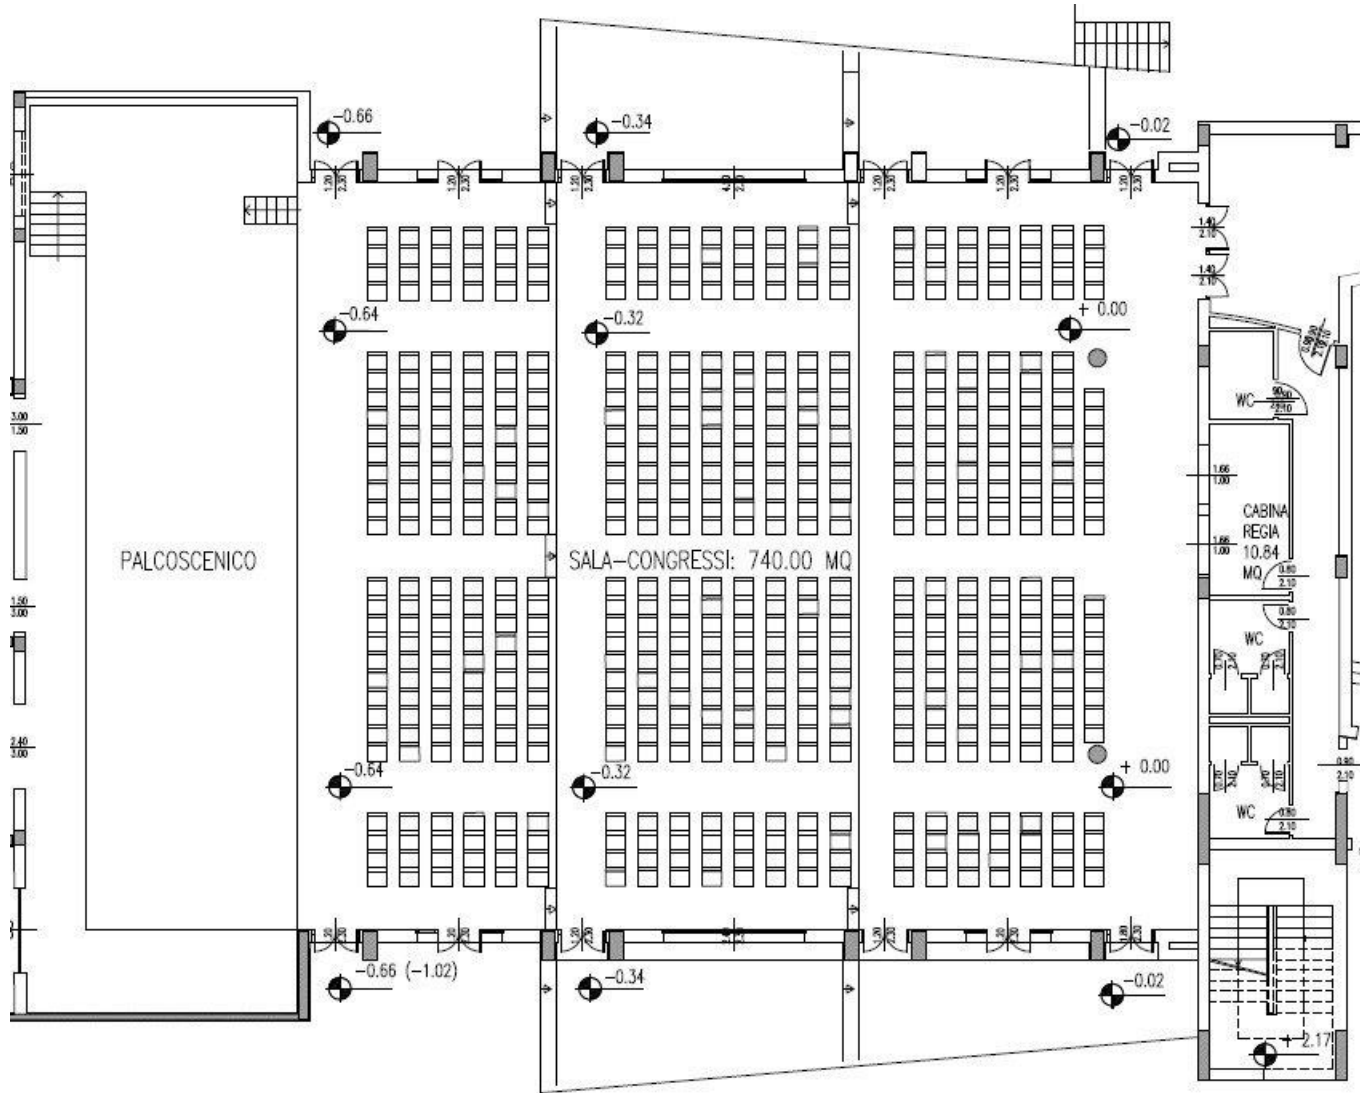

GranSerena Hotel

Meeting facilities

- 3 congress and event rooms
- 758 seats in the main room
- 1,254 sqm.
- Indoor exhibition areas 5 mt.
- Main room height