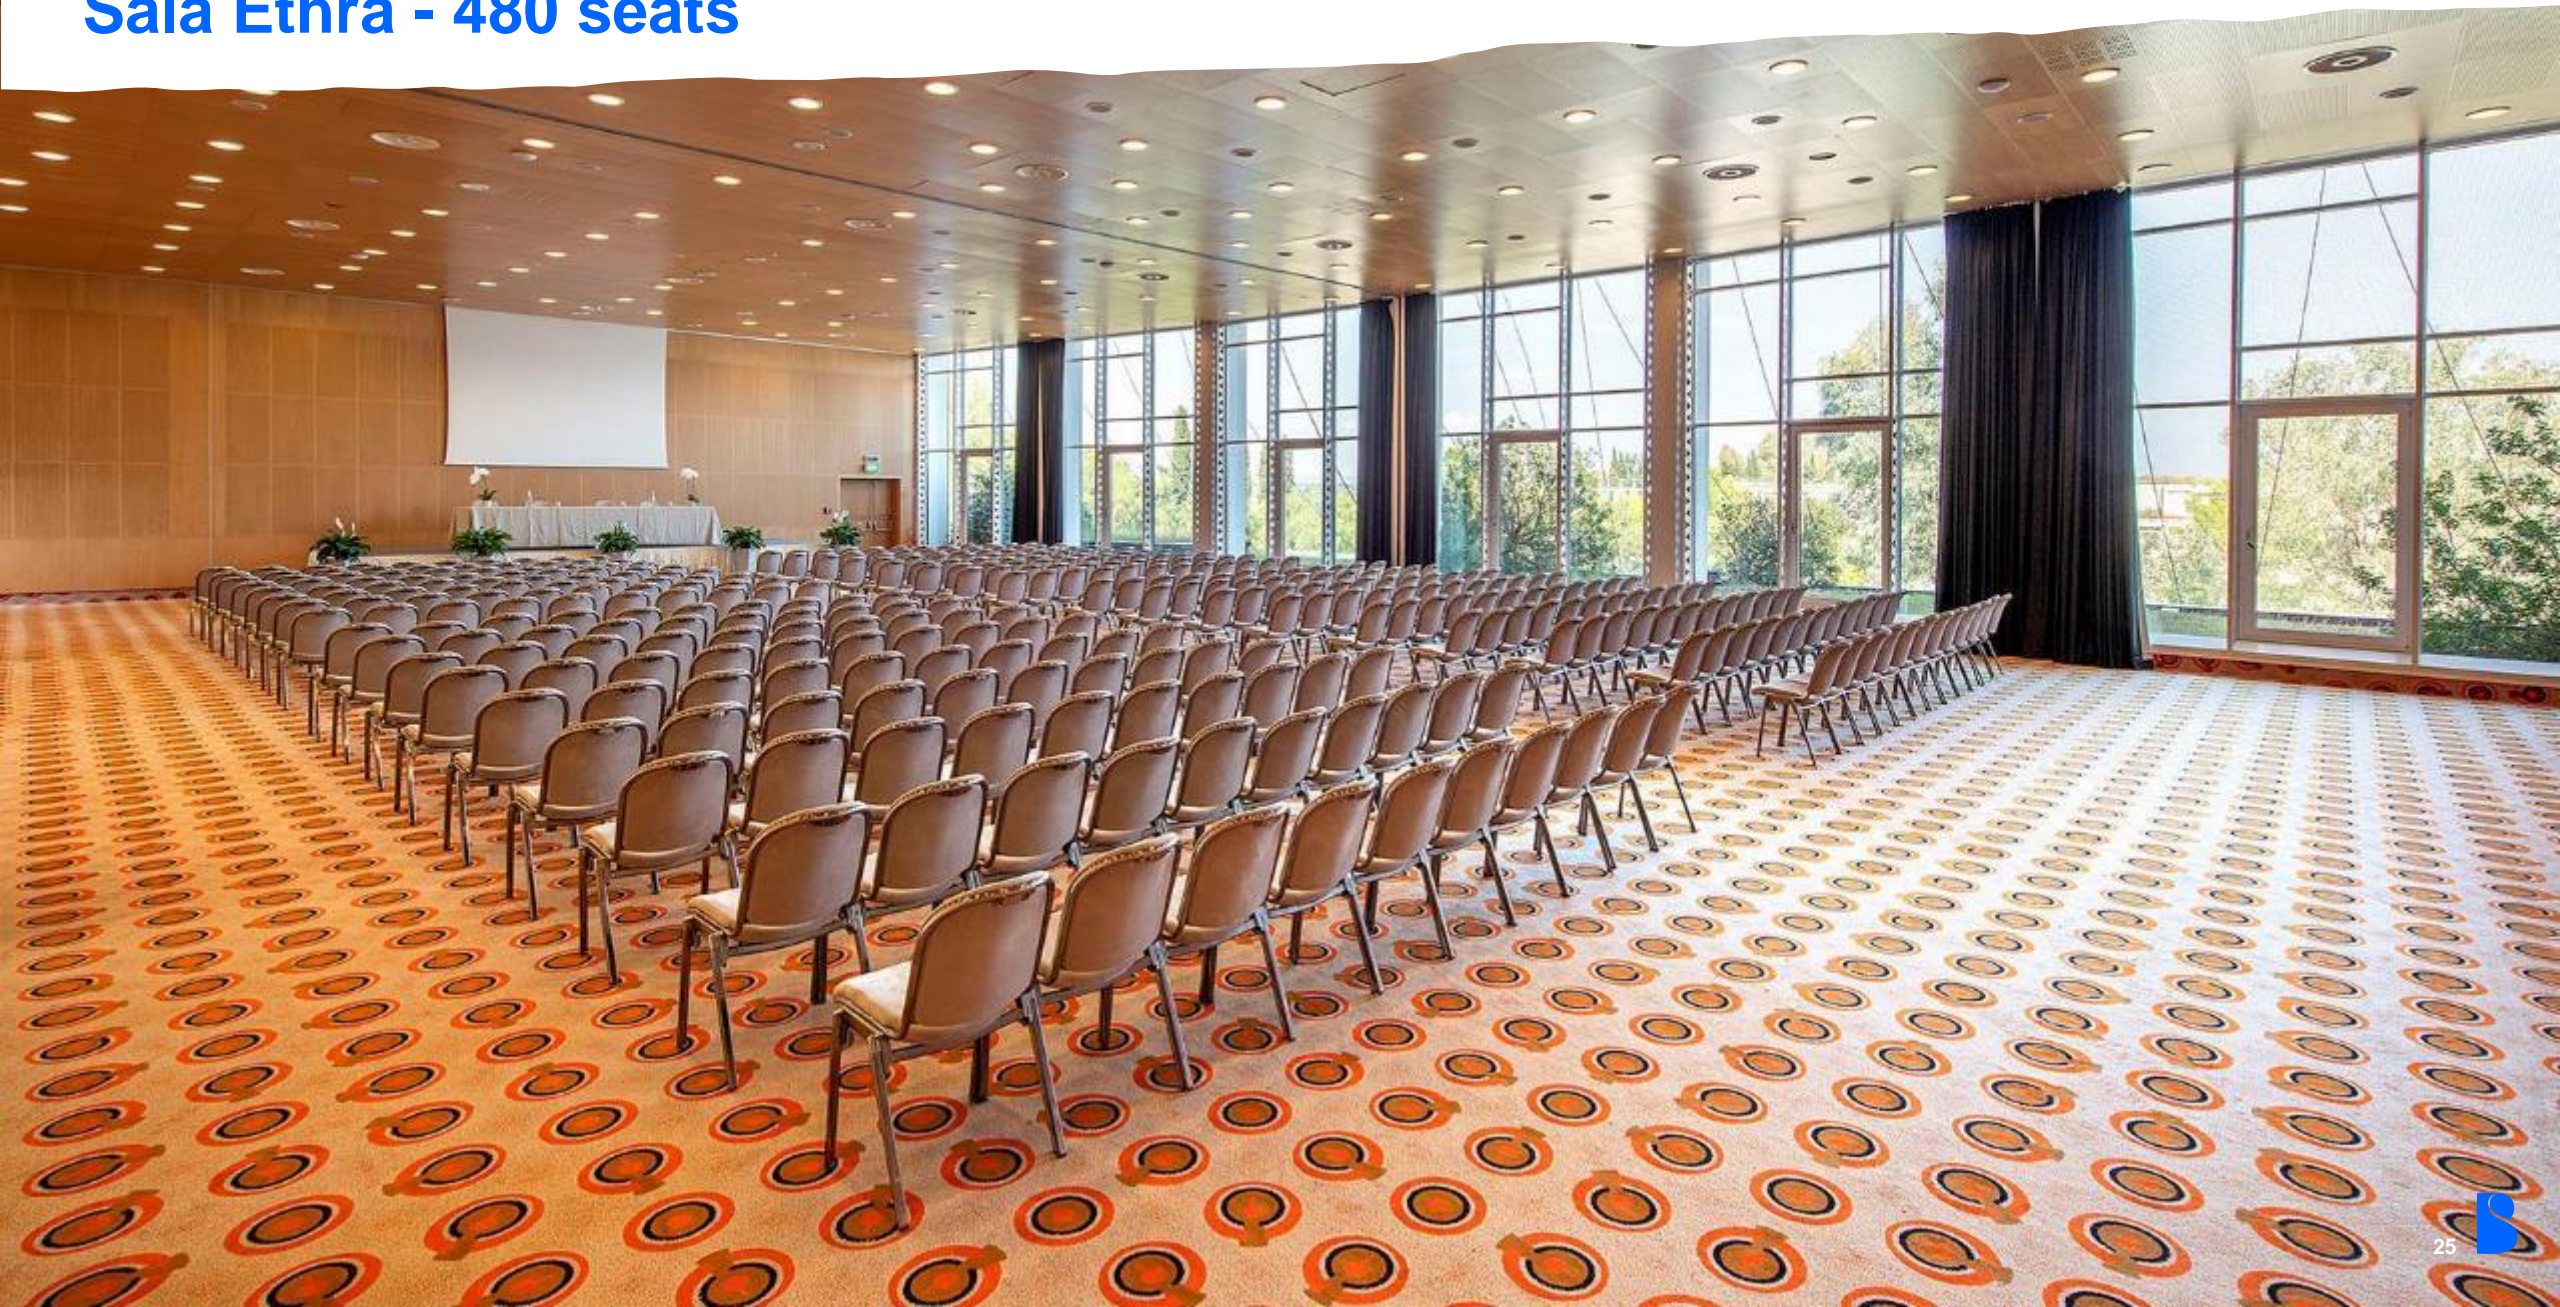

Ethra Reserve

Congress Rooms

Hotel	Room Name	Max capacity	Cocktail	Theater	School desks	Cabaret	Horseshoe	Panel discussion	Floor	sqm. area	Height	Dimension	Air Cond	Three-phase five-pole socket	Sound system	Natural light
Calanè Resort	Ethra	480	480	480	300	250	100	-	2	500	5,35	28,5X16,6	X	X	X	X
	Buonvento	250	250	250	100	100	40	40	2	250	5,35	16,6X14,2	X	X	X	X
	Ostro	250	250	250	100	100	40	40	2	250	5,35	16,6X14,2	X	X	X	X
	Grecale	60	60	60	30	30	26	26	2	70	3,4	10X7	X	-	-	-
	Libeccio	30	30	30	16	-	20	20	2	35	3,4	8,6x4,3	x	-	-	-
	Stampa	15	15	15	-	-	-	16	2	23	3,4	6,8x3,8	x	-	-	-
	Bolina	30	30	30	16	16	-	20	Ground	51	3,4	6,7X7,7	X	-	-	-
	Fiocco	30	30	30	16	16	-	20	Ground	51	3,4	6,7X7,7	X	-	-	-
	Atryum	160	160	160	80	80	-	-	Ground	400	6,3	Semicircle	X	-	-	X
Theatre	390	390	390	-	-	-	-	2	-	OPEN	-	-	X	-	-	
Alborea Ecologde Resort	Coqui Rosso 1	100	100	100	48	35	36	36	Ground	183	4,3	14,4X12,7	X	X	-	X
	Coqui Rosso 2	70	70	70	32	28	24	24	Ground	141	4,3	12,5X11,3	X	X	-	X
	Coqui Azzurro	70	70	70	20	20	32	32	Ground	160	4,3	15,5X10,3	X	X	-	X
	Coqui Arancio 1	70	70	70	36	24	32	32	Ground	125	4,3	13,3X9,4	X	X	-	X
	Coqui Arancio 2	120	120	120	30	21	36	36	Ground	200	4,3	15,2x13,1	X	X	-	X
	Lower ivory	70	70	70	30	20	16	16	Ground	174	3,9	18,5X9,2	x	X	-	X
	Upper ivory	60	60	60	30	28	32	32	1	174	3,9	18,5X9,2	x	X	-	X
Kalidria Hotel & Thalasso SPA	Panorama	45	45	45	20	-	24	24	1	84	3,7	14X6	X	-	-	X
	Garden	70	70	70	30	35	30	-	Ground	145	3,7	7,60X15,80	X	-	-	X
	Library	60	60	60	30	30	22	-	Ground	85	3,1	9,6x8,9	X	-	-	X
Valentino Resort	Clarke	150	150	150	-	-	-	-	Raised	180	4	-	X	x	-	x
	Amphitheatre	806	806	806					Ground		OPEN			x		

Ethra Reserve
Sala Ethra - 480 seats