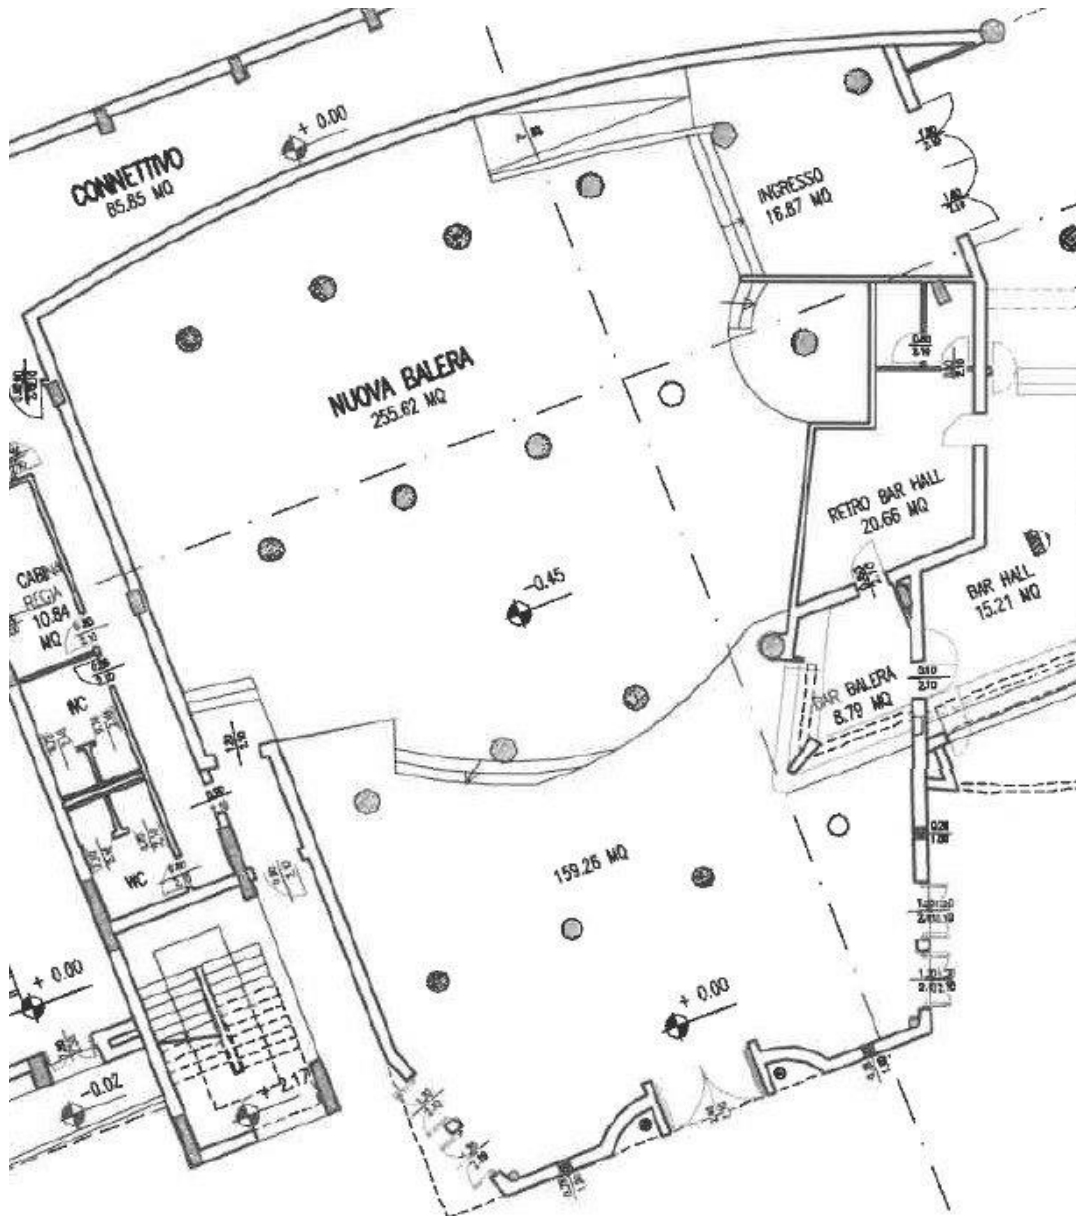

GranSerena Hotel

Meeting facilities

- 400 seats Balera room
- 415 sqm. Balera room area
- 3.95 mt. Balera room max. height