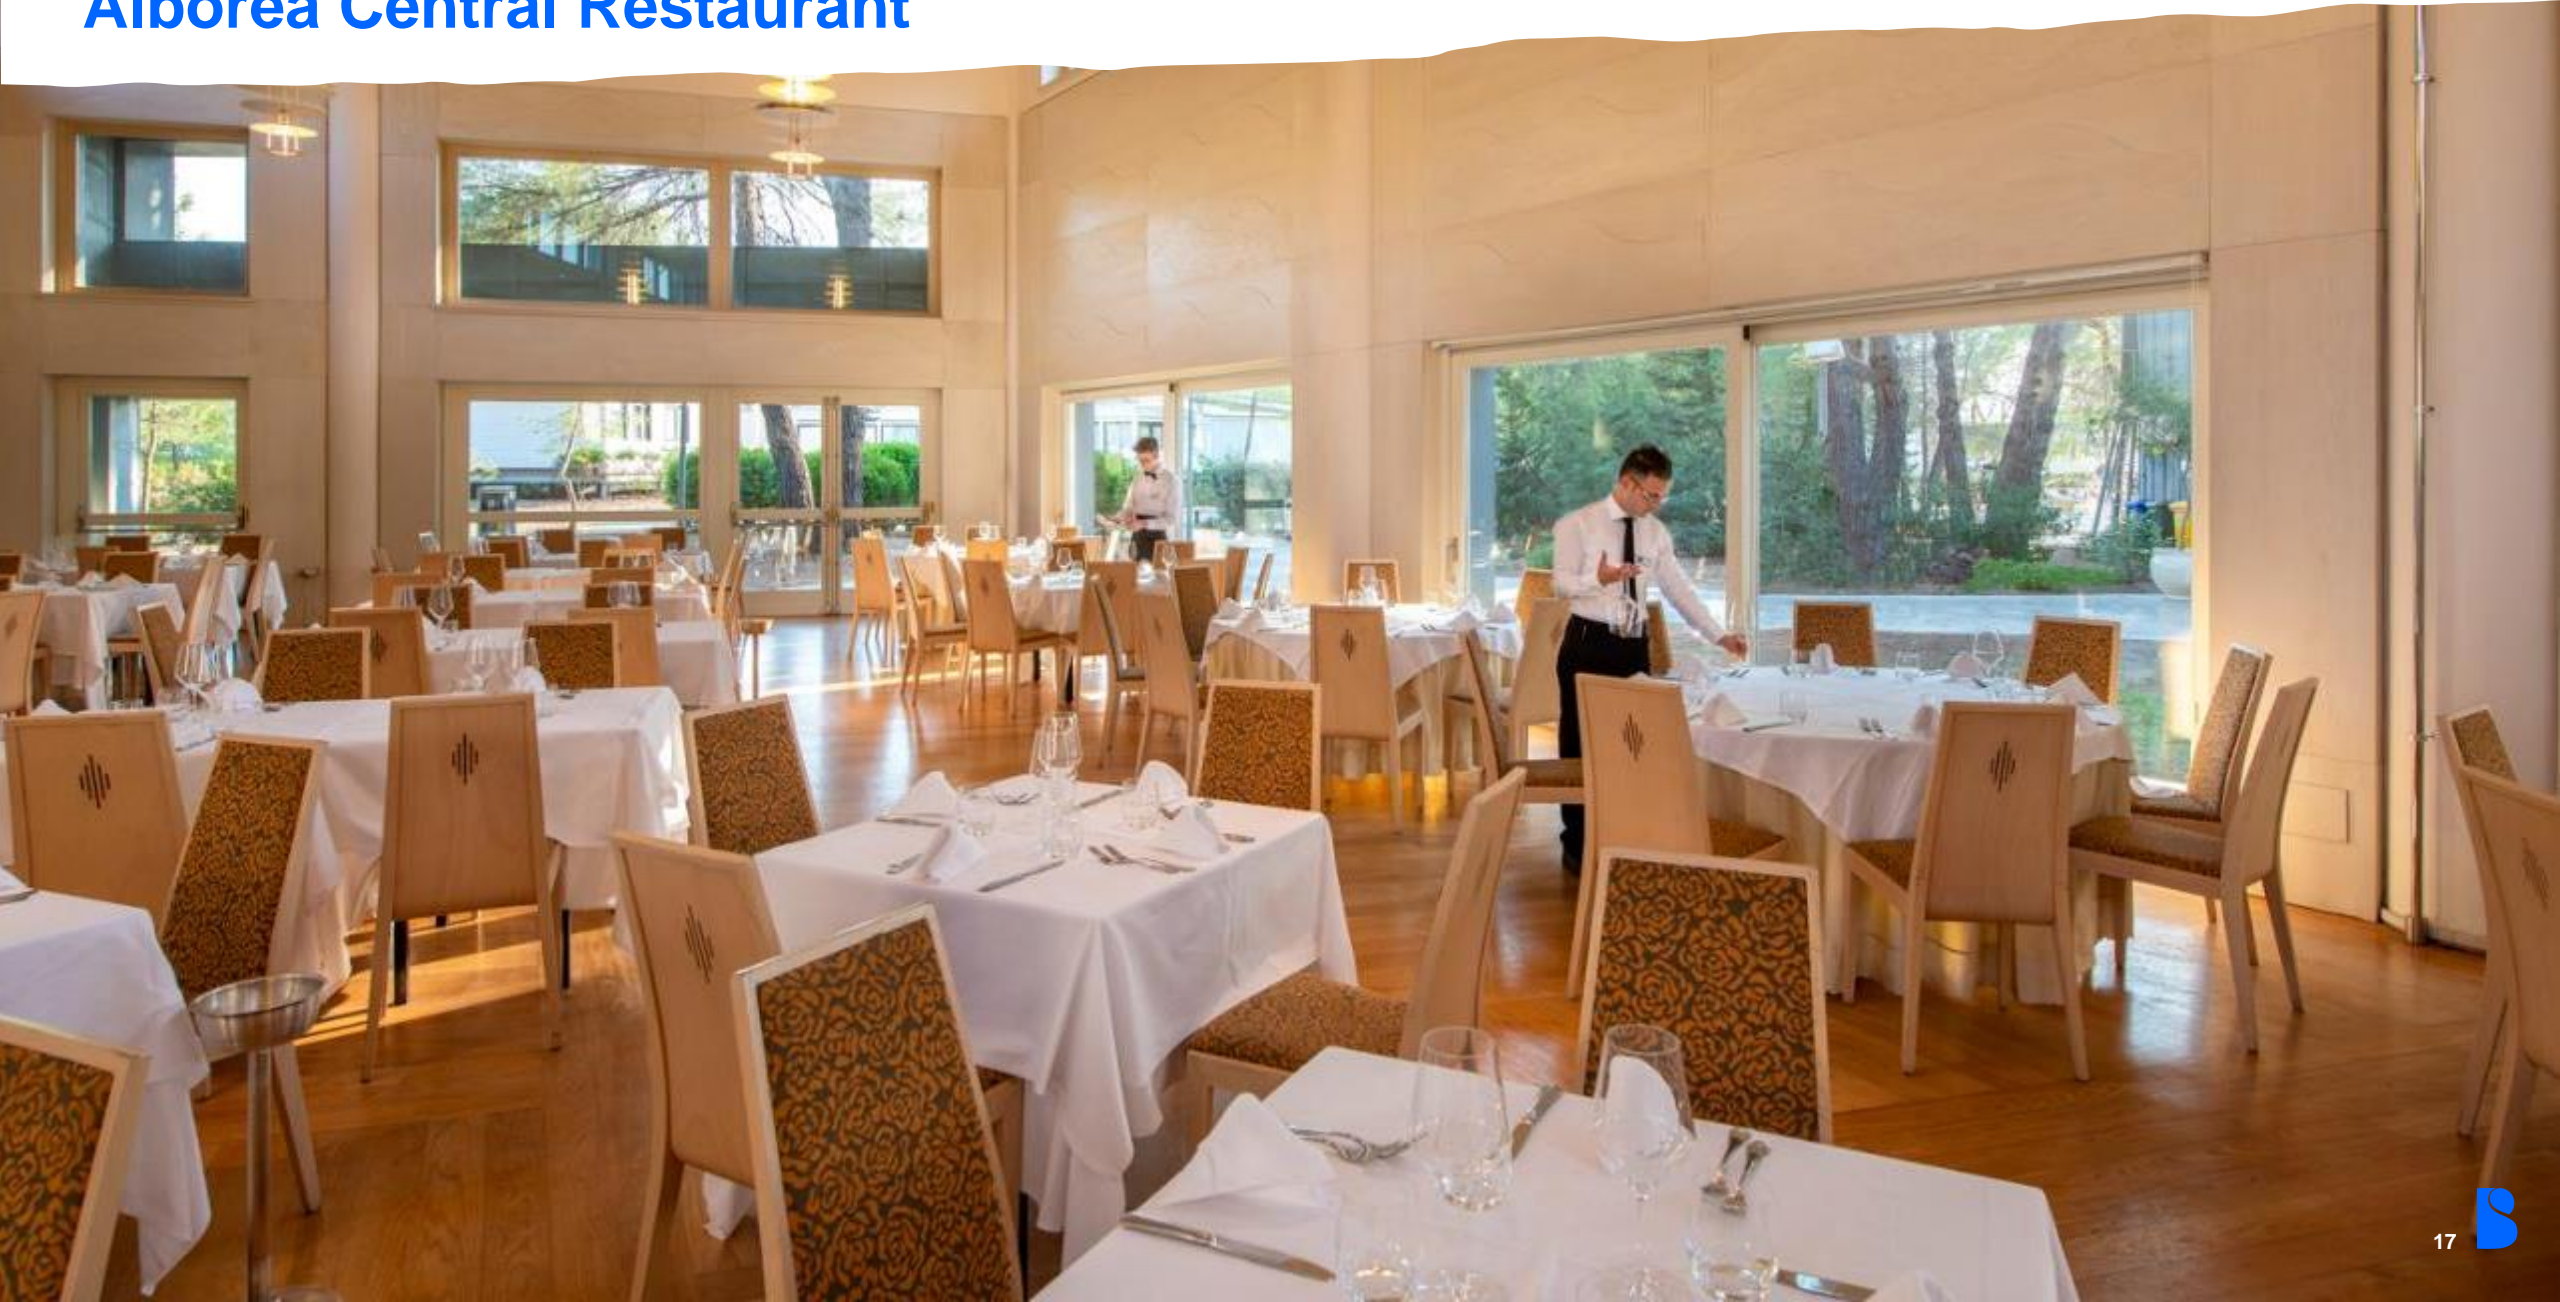

Ethra Reserve
Alborèa Central Restaurant